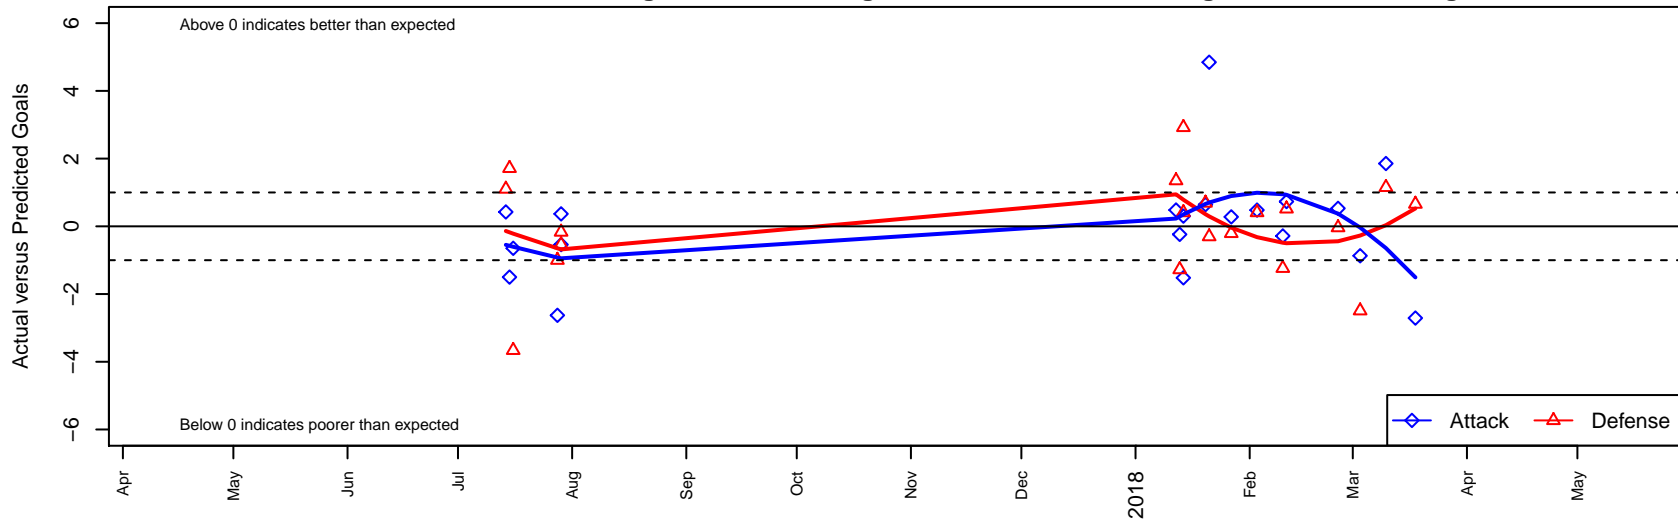

# Crossfire OR Blue I G02

Crossfire Oregon  
 Tigard, OR  
 G02 total strength=1343  
 attack=8.53 defense=5.04  
 spr league = PTT Win G02 Div 1 White

alt names used:  
 CROSSFIRE OREGON G02 (OR)  
 CROSSFIRE OREGON G02 (OR)  
 Crossfire Oregon 02G Blue 1  
 Crossfire 2002

Venues played:  
 2017 Nike Crossfire Challenge Silver Group U1  
 2017 Oswego Nike Cup Silver U16  
 2017 Portland Winter Showcase U16  
 2017 PTT Winter G02 Division 1 White

**Crossfire OR Blue I G02**  
 Dots are actual minus expected GF (blue circles) and GA (red triangles).  
 Blue line is smoothed change in attack strength. Red is smoothed change in defense strength.

**attack and defense variance (black dot)  
relative to other teams  
and top 10 in region**

**attack and defense rating  
relative to others at age  
and all opponents in last 13 months**

**Performance relative to 13 month average**