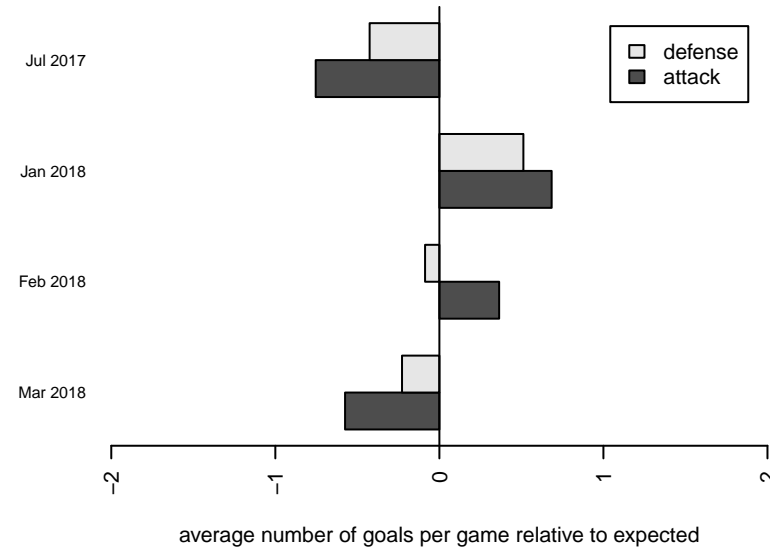

Performance relative to 13 month average