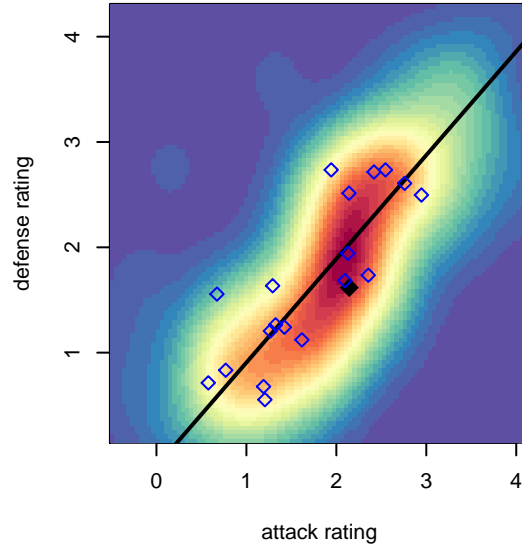

# Crossfire OR Blue I G02

Crossfire Oregon  
 Tigard, OR  
 G02 total strength=1343  
 attack=8.53 defense=5.04  
 spr league = PTT Win G02 Div 1 White

alt names used:  
 CROSSFIRE OREGON G02 (OR)  
 CROSSFIRE OREGON G02 (OR)  
 Crossfire Oregon 02G Blue 1  
 Crossfire 2002

Venues played:  
 2017 Nike Crossfire Challenge Silver Group U1  
 2017 Oswego Nike Cup Silver U16  
 2017 Portland Winter Showcase U16  
 2017 PTT Winter G02 Division 1 White

**Crossfire OR Blue I G02**  
 Dots are actual minus expected GF (blue circles) and GA (red triangles).  
 Blue line is smoothed change in attack strength. Red is smoothed change in defense strength.

**attack and defense variance (black dot)  
relative to other teams  
and top 10 in region**

**attack and defense rating  
relative to others at age  
and all opponents in last 13 months**

**Performance relative to 13 month average**