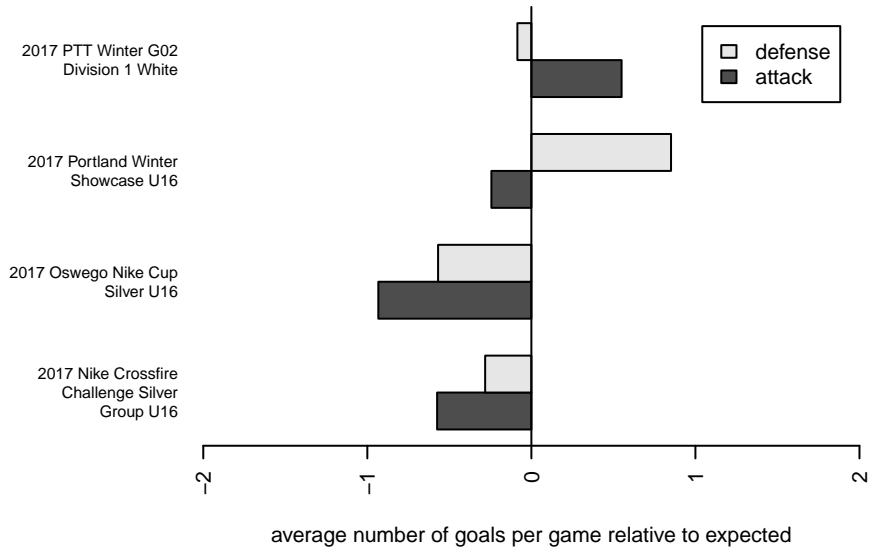

# Crossfire OR Blue I G02

Crossfire Oregon  
 Tigard, OR  
 G02 total strength=1343  
 attack=8.53 defense=5.04  
 spr league = PTT Win G02 Div 1 White

alt names used:  
 CROSSFIRE OREGON G02 (OR)  
 CROSSFIRE OREGON G02 (OR)  
 Crossfire Oregon 02G Blue 1  
 Crossfire 2002

Venues played:  
 2017 Nike Crossfire Challenge Silver Group U1  
 2017 Oswego Nike Cup Silver U16  
 2017 Portland Winter Showcase U16  
 2017 PTT Winter G02 Division 1 White

**Crossfire OR Blue I G02**  
 Dots are actual minus expected GF (blue circles) and GA (red triangles).  
 Blue line is smoothed change in attack strength. Red is smoothed change in defense strength.

**attack and defense variance (black dot)  
relative to other teams  
and top 10 in region**

**attack and defense rating  
relative to others at age  
and all opponents in last 13 months**

**Performance relative to 13 month average**