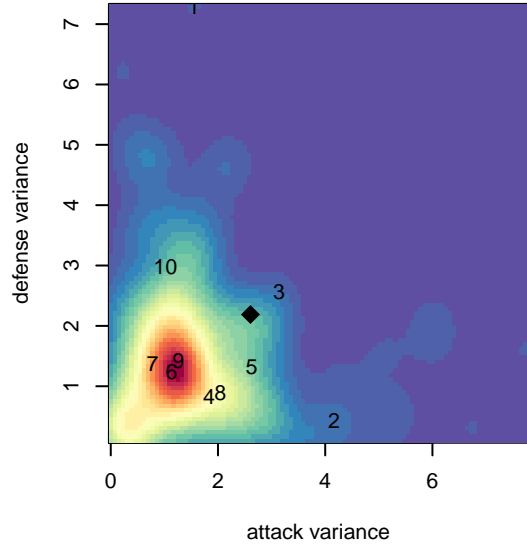

# Crossfire OR Blue I G02

Crossfire Oregon  
 Tigard, OR  
 G02 total strength=1343  
 attack=8.53 defense=5.04  
 spr league = PTT Win G02 Div 1 White

alt names used:  
 CROSSFIRE OREGON G02 (OR)  
 CROSSFIRE OREGON G02 (OR)  
 Crossfire Oregon 02G Blue 1  
 Crossfire 2002

Venues played:  
 2017 Nike Crossfire Challenge Silver Group U1  
 2017 Oswego Nike Cup Silver U16  
 2017 Portland Winter Showcase U16  
 2017 PTT Winter G02 Division 1 White

**Crossfire OR Blue I G02**  
 Dots are actual minus expected GF (blue circles) and GA (red triangles).  
 Blue line is smoothed change in attack strength. Red is smoothed change in defense strength.

**attack and defense variance (black dot)  
relative to other teams  
and top 10 in region**

**attack and defense rating  
relative to others at age  
and all opponents in last 13 months**

**Performance relative to 13 month average**